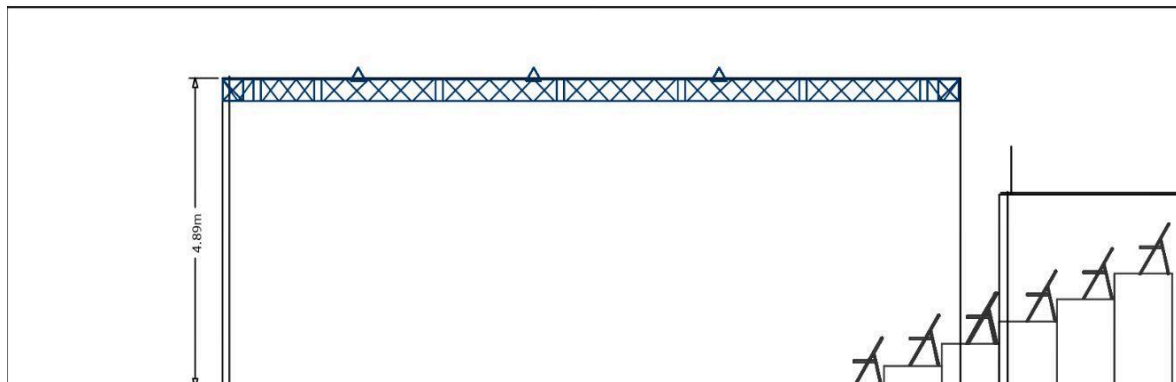

Altura / height : 4,40m (medida à parte de baixo do truss/ measured to the underside of the truss)

Nota : Existem 3 linhas de truss triangular, móveis na trussbox. / Note : There are 3 triangular truss lines, movable in the trussbox.

12x Recorte/profile ETC 750 - 50°

4 Barras Led /Led bars

VIDEO

1x Projetor de Vídeo View Sonic PA 503X

1x Tela portátil 3,86*1,70 Gerriets

PLANTA DA SALA / room plan

Vista de Frente/Front View

Vista Lateral/ Side View

Vista Isométrica